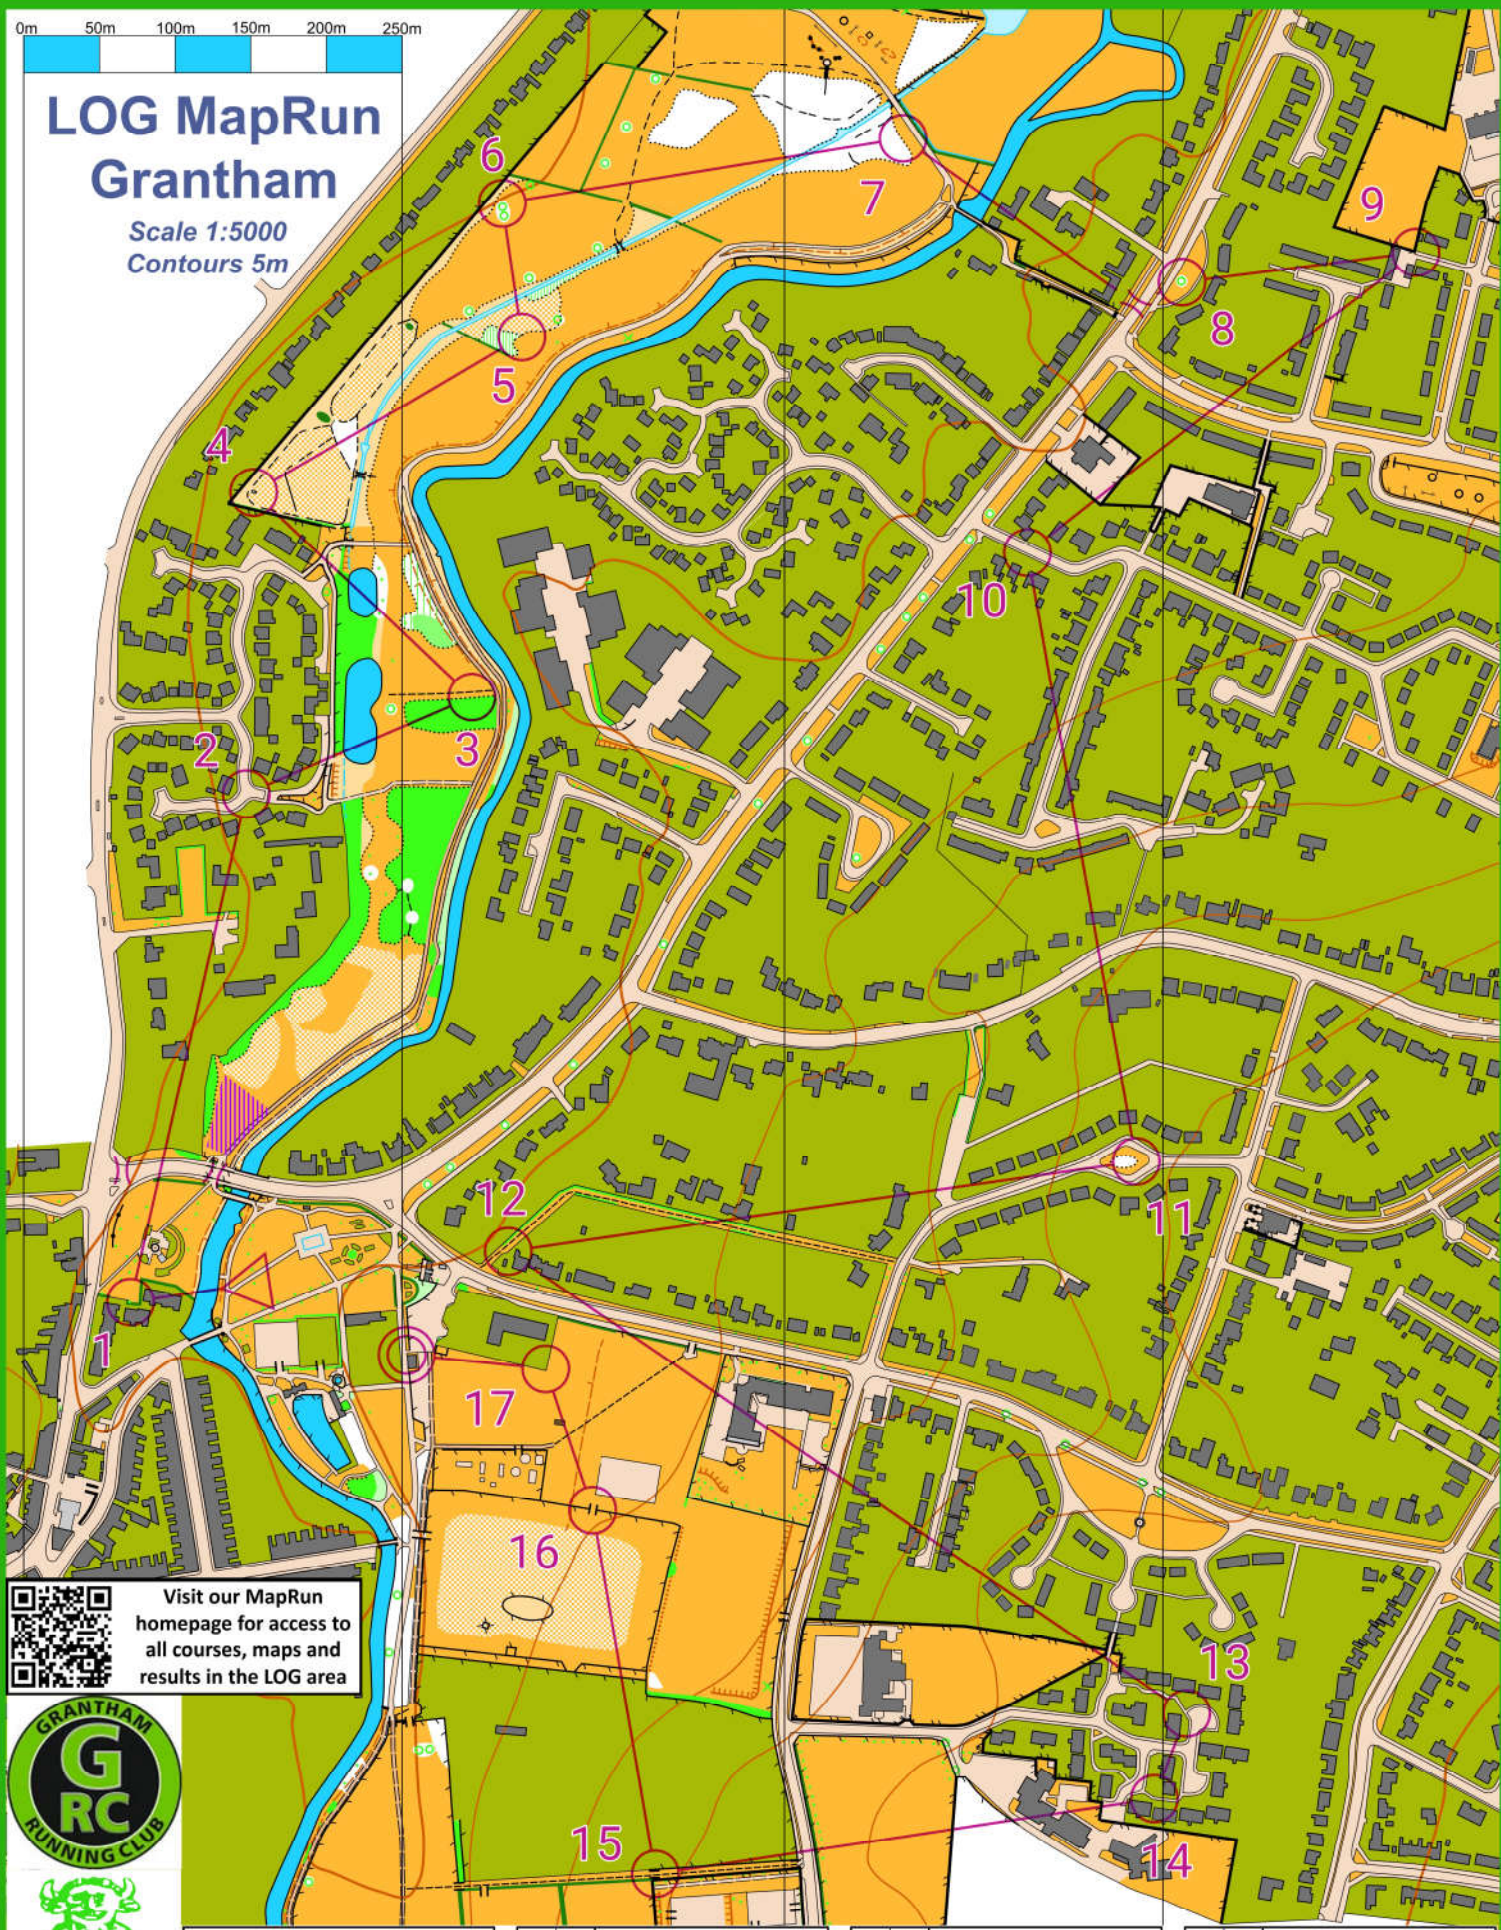

0m 50m 100m 150m 200m 250m

# LOG MapRun Grantham

Scale 1:5000  
Contours 5m

Visit our MapRun homepage for access to all courses, maps and results in the LOG area

Lincoln Orienteering Group  
Autumn/Winter 2021/22  
MapRun Series

Grantham MapRun	
Long	4.3 km
	Start:
1	39 Single Tree
2	53 Road Junction
3	40 Thicket, N. Edge

4	41 Water Tank
5	34 Open Land, NW. Edge
6	42 N. Single Tree, N. Side
7	37 Vegetation Boundary, E. Side
Use Compulsory Crossing Point	
8	33 Single Tree

9	44 Fence, SE. Corner (outside)
10	48 S. Path
11	45 Copse, E. Side
12	49 Path
13	50 Path Junction

14	47 Path bend
15	52 Crossing Point
16	46 Crossing Point
17	43 Fence, SE. Corner (outside)
Navigate 90 m to Finish	