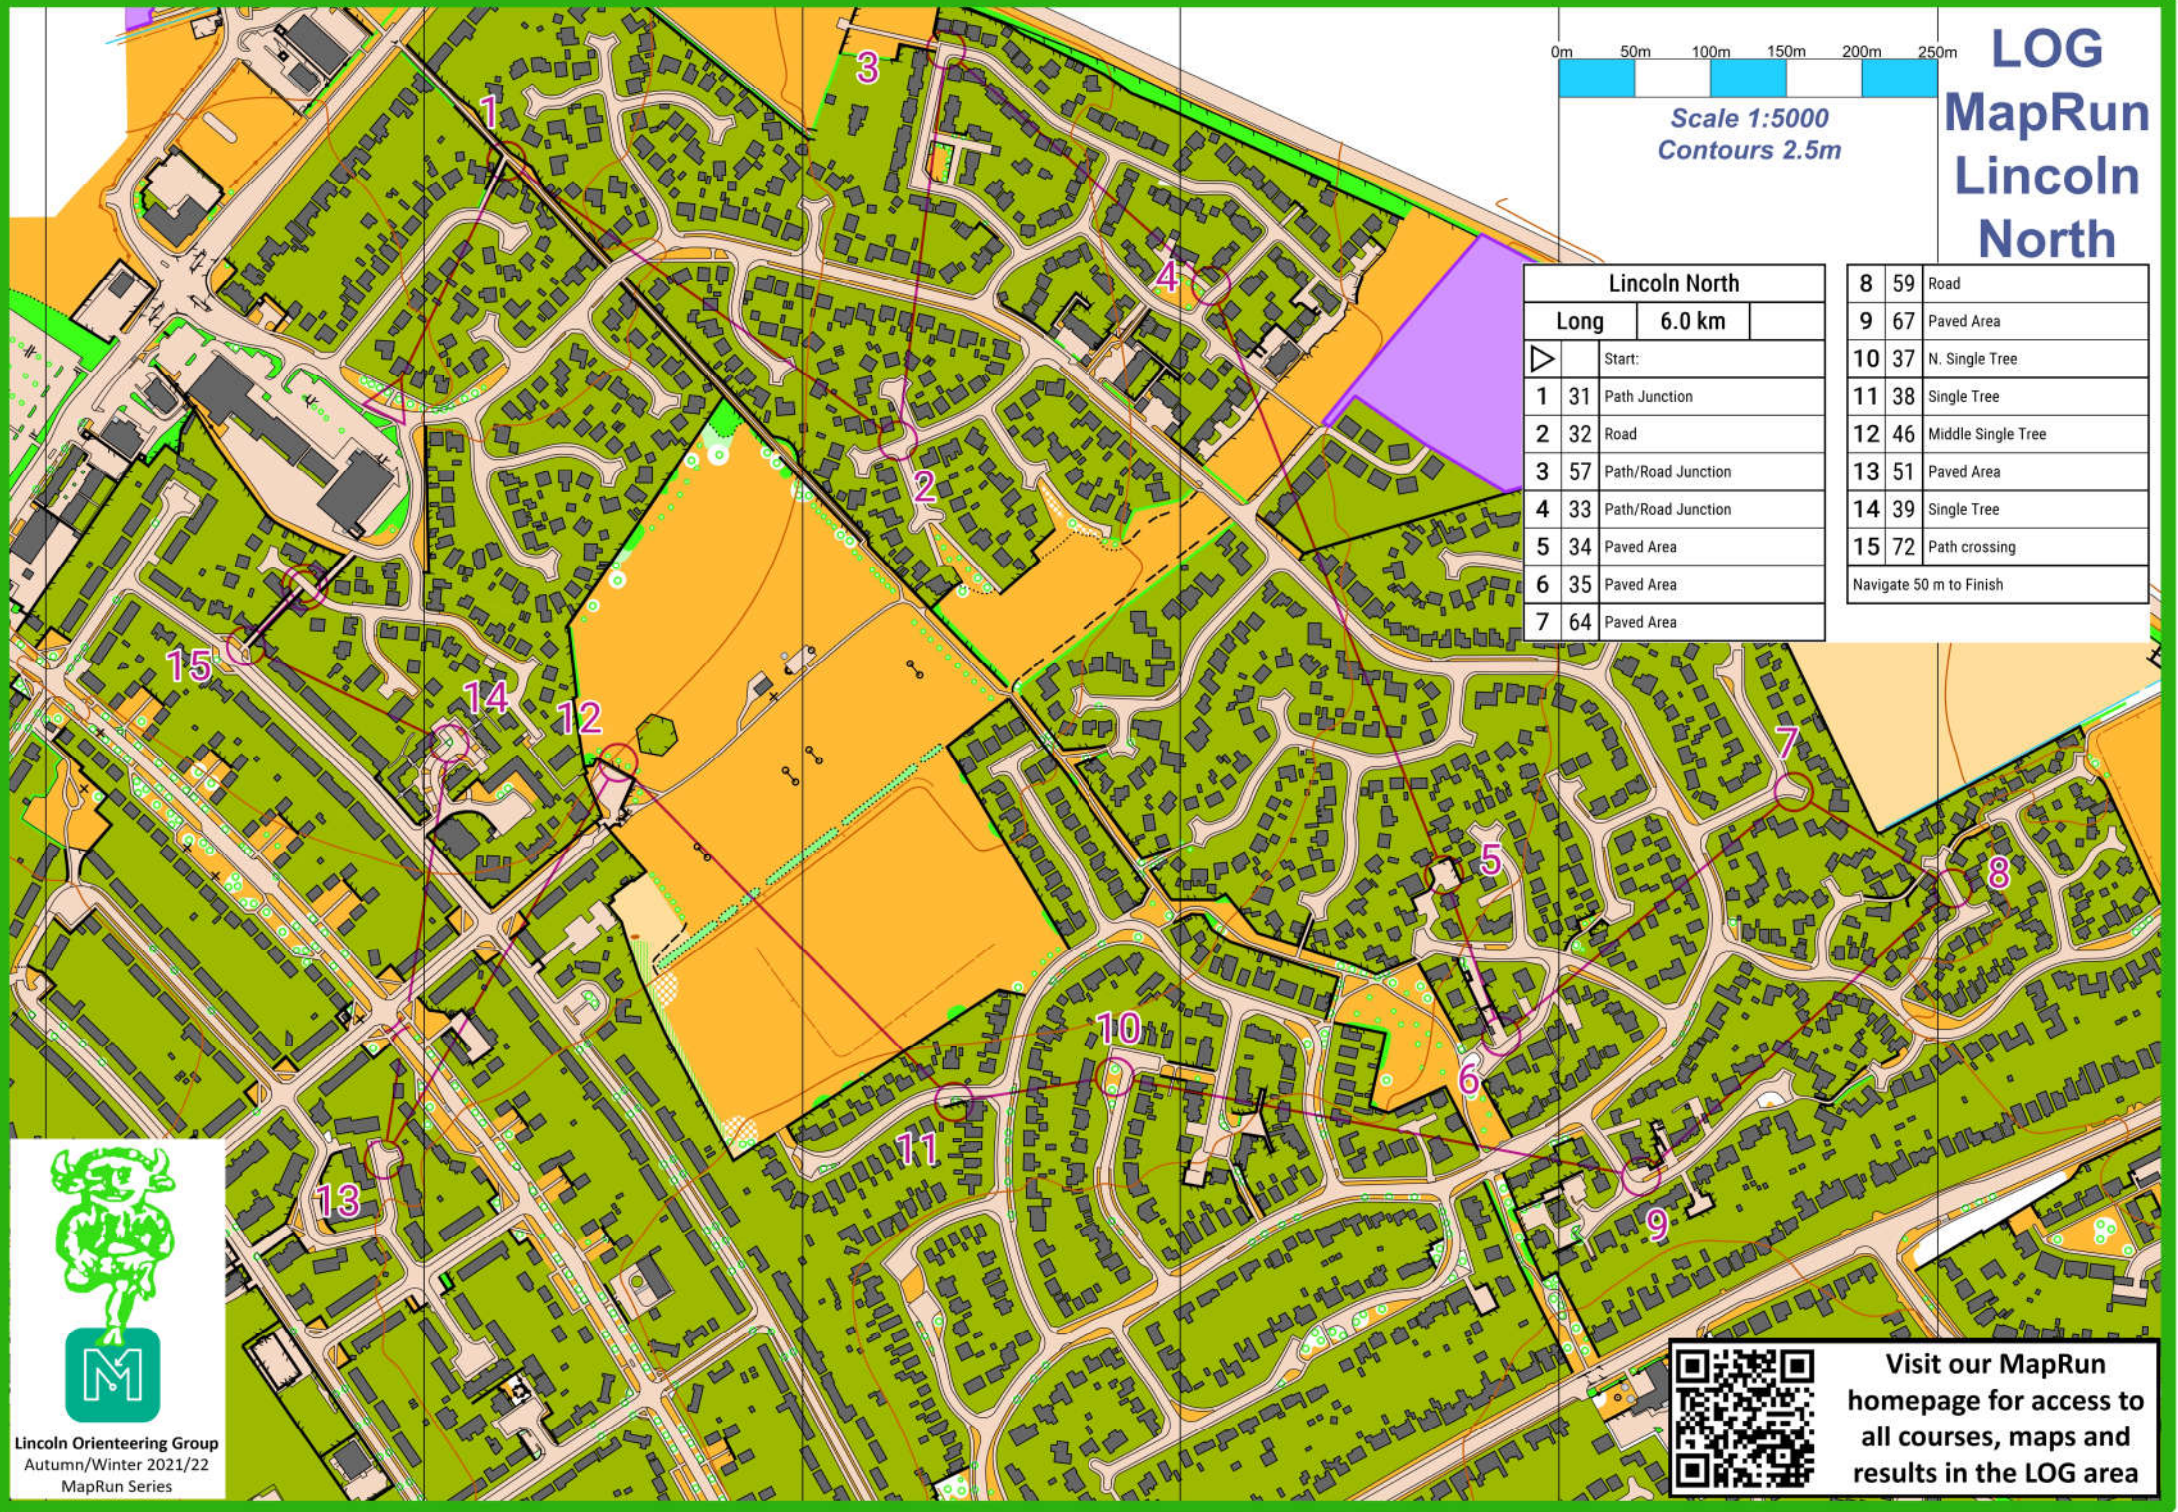

0m 50m 100m 150m 200m 250m

Scale 1:5000
Contours 2.5m

LOG MapRun Lincoln North

Lincoln North	
Long	6.0 km
	Start:
1	31 Path Junction
2	32 Road
3	57 Path/Road Junction
4	33 Path/Road Junction
5	34 Paved Area
6	35 Paved Area
7	64 Paved Area

8	59	Road
9	67	Paved Area
10	37	N. Single Tree
11	38	Single Tree
12	46	Middle Single Tree
13	51	Paved Area
14	39	Single Tree
15	72	Path crossing
Navigate 50 m to Finish		

Lincoln Orienteering Group
Autumn/Winter 2021/22
MapRun Series

Visit our MapRun homepage for access to all courses, maps and results in the LOG area