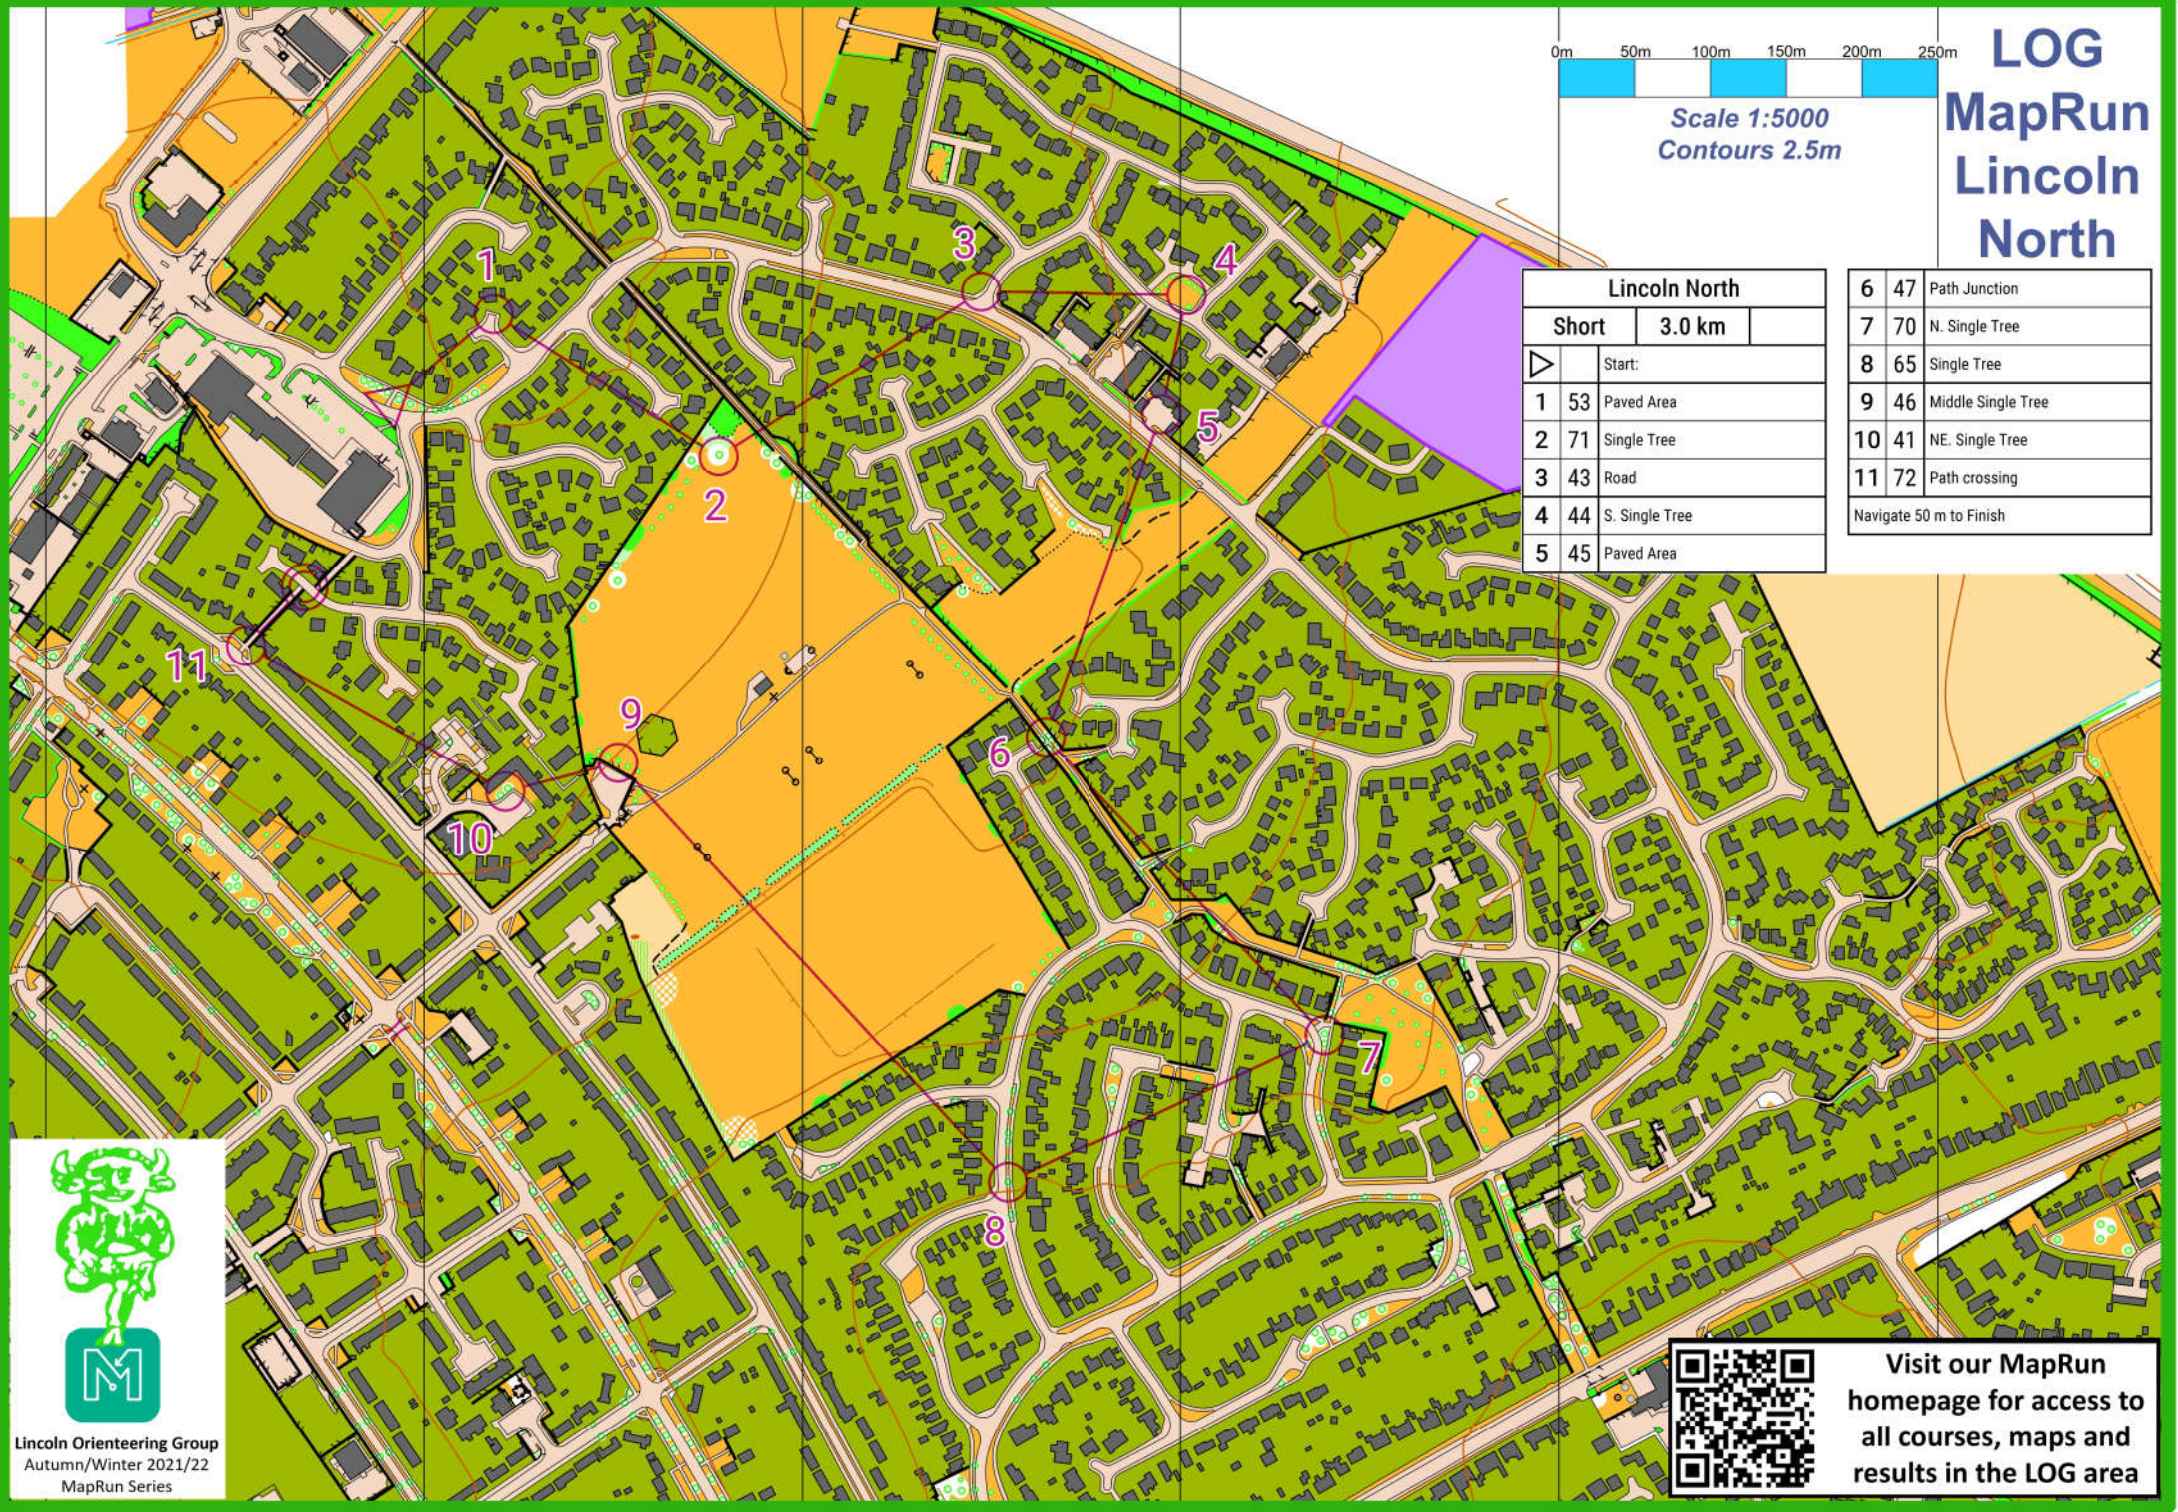

0m 50m 100m 150m 200m 250m

Scale 1:5000
Contours 2.5m

LOG MapRun Lincoln North

Lincoln North	
Short	3.0 km
	Start:
1	53 Paved Area
2	71 Single Tree
3	43 Road
4	44 S. Single Tree
5	45 Paved Area

6	47	Path Junction
7	70	N. Single Tree
8	65	Single Tree
9	46	Middle Single Tree
10	41	NE. Single Tree
11	72	Path crossing
Navigate 50 m to Finish		

Lincoln Orienteering Group
Autumn/Winter 2021/22
MapRun Series

Visit our MapRun homepage for access to all courses, maps and results in the LOG area